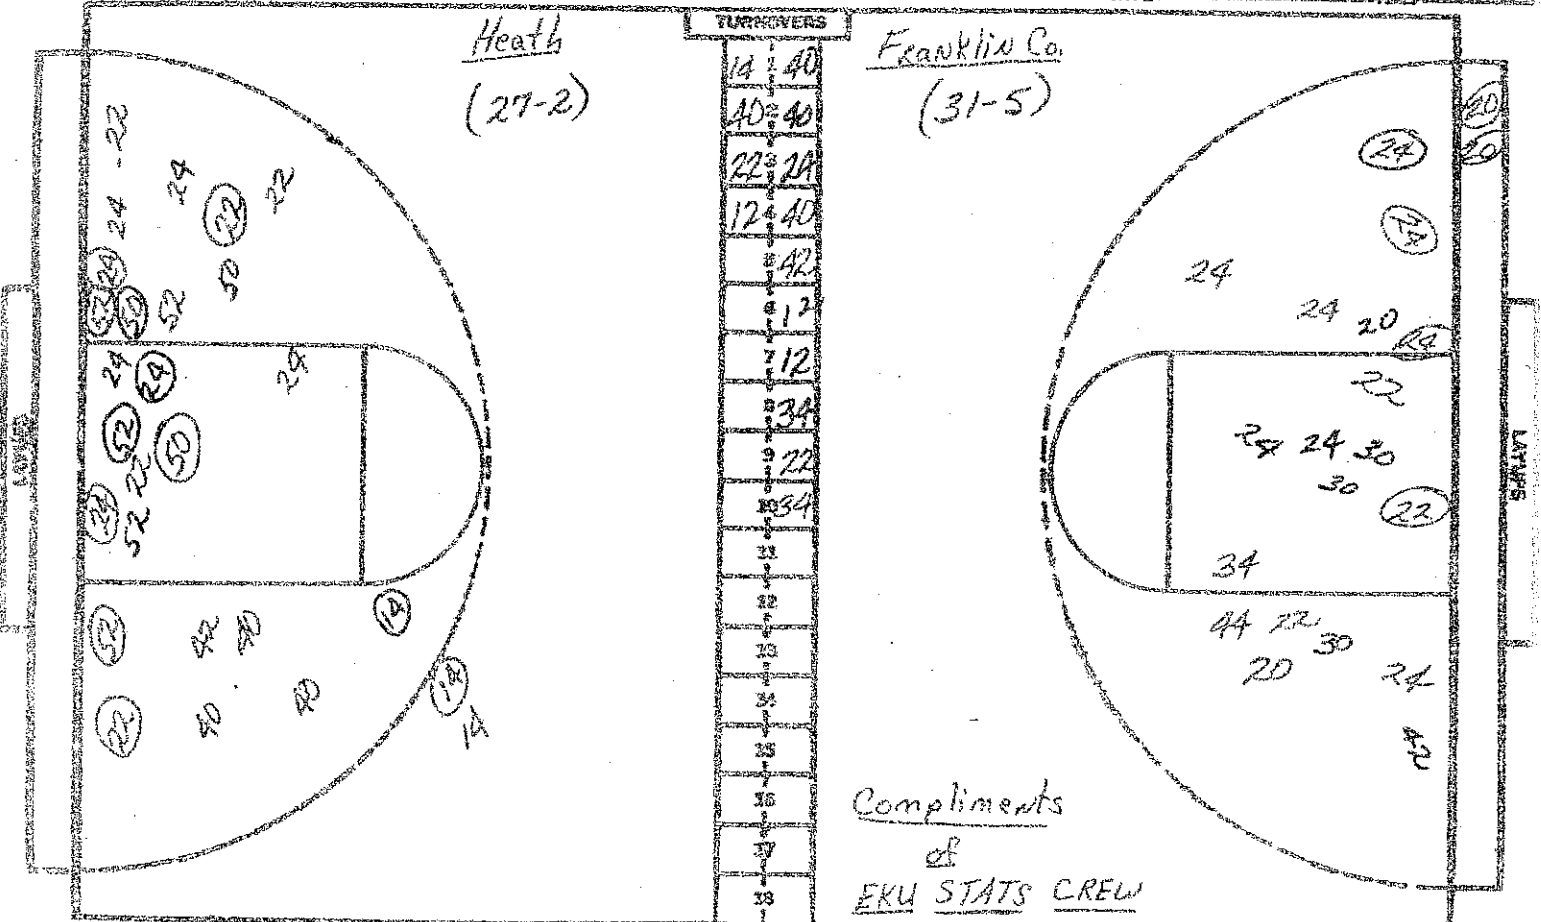

Heath
(27-2)

TURNOVERS

Franklin Co.
(31-5)

Compliments
of
EKU STATS CREW

NO.	Heath	FG-FGA	FT-FTA	REB	P	TP	A
52	Carrie Gibson	5-10	3-3	6	5	13	2
24	Sharon Ellegood	3-10	5-6	5	1	11	2
50	Nina Walton	6-18	0-2	6	4	12	0
42	Jonda Stevens	0-4	0-0	5	5	0	2
14	Mary G. Wallace	2-3	0-0	1	2	4	0
22	Becky Radford	2-4	0-0	1	1	4	0
44	Ticki Ivitts	0-0	0-0	1	0	0	0
20	Lisa Bordon	0-0	0-0	0	1	0	0
12	Lisa Ellegood	0-0	0-0	0	1	0	1
30	Sherry Harris	0-0	0-0	0	0	0	0
54	Mary Ann Riley	0-0	0-0	0	0	0	0
40	Amy Warford	0-4	0-0	2	0	0	2
		-	-				
		-	-				
TOTALS		18-53	8-11	27	20	44	9

PERCENTS

34.0

72.7

TEAM REBOUNDS (NOT IN TOTAL)

NO.	Franklin County	FG-FGA	FT-FTA	REB	P	TP	A
24	Connie Goins	7-13	11-13	9	0	25	1
44	Michelle Cox	1-2	0-1	7	2	2	2
30	Sally Zimmerman	5-11	5-6	6	1	15	1
40	Janie Howard	1-2	0-0	3	1	2	2
20	Kelly King	4-8	3-4	1	1	11	3
42	Paula Jones	0-1	0-0	3	4	0	0
12	Kitty Hines	1-1	1-1	1	1	3	0
34	Ann Hulette	0-1	0-0	1	2	0	0
14	Marcie Rhody	0-0	1-2	3	1	1	0
10	Derla White	0-0	0-1	2	0	0	1
22	Karen Wilkins	1-3	0-0	2	2	2	1
50	Jenny Caudale	0-0	0-0	0	0	0	0
		-	-				
		-	-	10.8			
TOTALS		20-42	21-28	39	15	61	11

PERCENTS

47.6

75.0

0 TEAM REBOUNDS (NOT IN TOTAL)

SCORE BY HALVES

Heath
6-4-21-13=44

Franklin Co.
19-24-11-7=61

TECHNICAL: HEATH COACH

OFFICIALS: JEAN JENSEN + DOUG ALLEN

ATTENDANCE: EST. 2,800 5TH SESSION